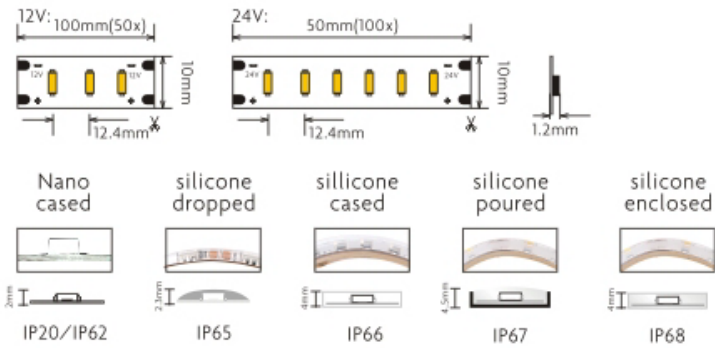

FOCUS ON LED STRIP LIGHTING

- HIGH CRI LED
- COLOR CONSISTENCY
- HIGH EFFICACY
- COLOR PURITY

3014 Series Flexible led strip

96LEDs/m 11.5w/m

Low Decay	Long Lifespan >35000 hrs	3 YEAR
-----------	-----------------------------	---------------

Part No.	LED/m	Volt(DC)	CRI (Ra)	W/WW(K)	Power ± 5%	lm/m ± 5%	IPXX
LC96-N3014-W/WW-12/24-IP20	96	12V 24V	80-95	6500 3500 5500 2700 4500 2400	11.5W/M	1006/897	IP20
LC96-W3014-W/WW-12/24-IP65						907/819	IP65
LC96-W3014-W/WW-12/24-IP66						984/873	IP66
LC96-W3014-W/WW-12/24-IP67						907/819	IP67
LC96-W3014-W/WW-12/24-IP68						896/809	IP68