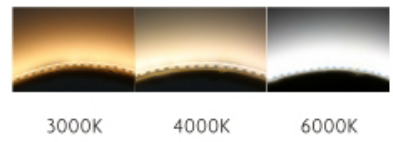

FOCUS ON LED STRIP LIGHTING

- HIGH CRI LED
- COLOR CONSISTENCY
- HIGH EFFICACY
- COLOR PURITY

3014 Series Flexible led strip

96LEDs/m 11.5w/m

Low Decay	Long Lifespan >35000 hrs	3 YEAR
-----------	-----------------------------	---------------