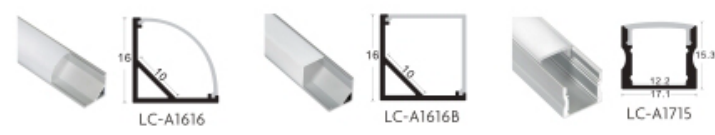

FOCUS ON LED STRIP LIGHTING

- HIGH CRI LED
- COLOR CONSISTENCY
- HIGH EFFICACY
- COLOR PURITY

3014 Series Flexible led strip

96LEDs/m 11.5w/m

Low Decay	Long Lifespan >35000 hrs	3 YEAR
-----------	-----------------------------	---------------

Part No.	LED/m	Volt(DC)	CRI (Ra)	W/WW(K)	Power ± 5%	lm/m ± 5%	IPXX
LC96-N3014-W/WW-12/24-IP20	96	12V 24V	80-95	6500 3500 5500 2700 4500 2400	11.5W/M	1006/897	IP20
LC96-W3014-W/WW-12/24-IP65						907/819	IP65
LC96-W3014-W/WW-12/24-IP66						984/873	IP66
LC96-W3014-W/WW-12/24-IP67						907/819	IP67
LC96-W3014-W/WW-12/24-IP68						896/809	IP68